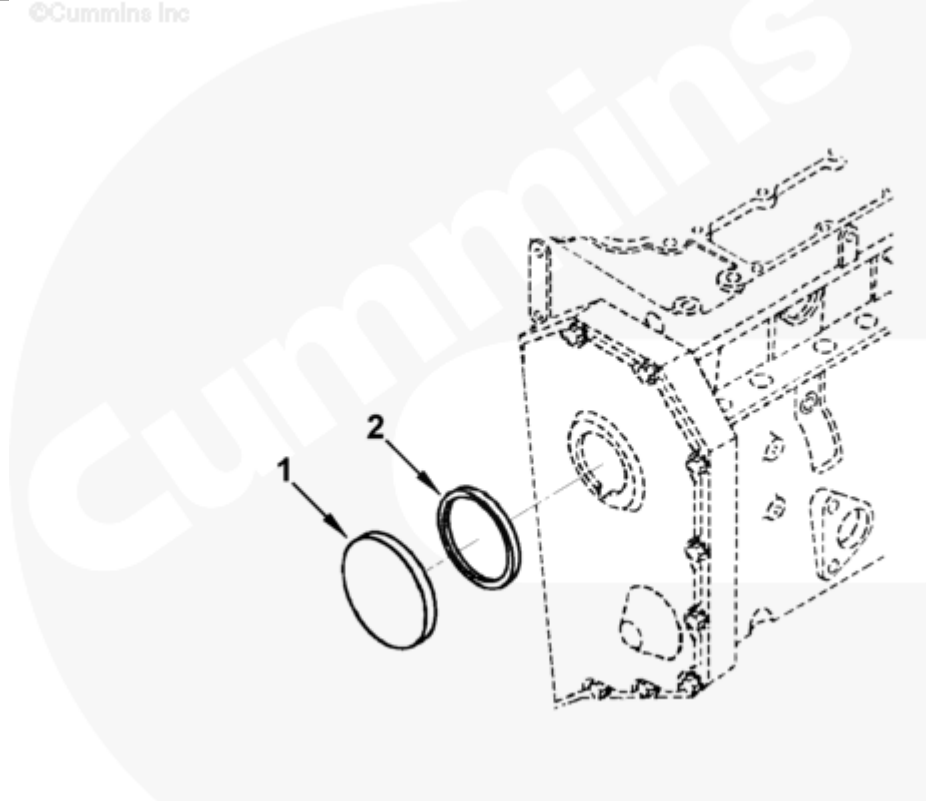

©Cummins Inc